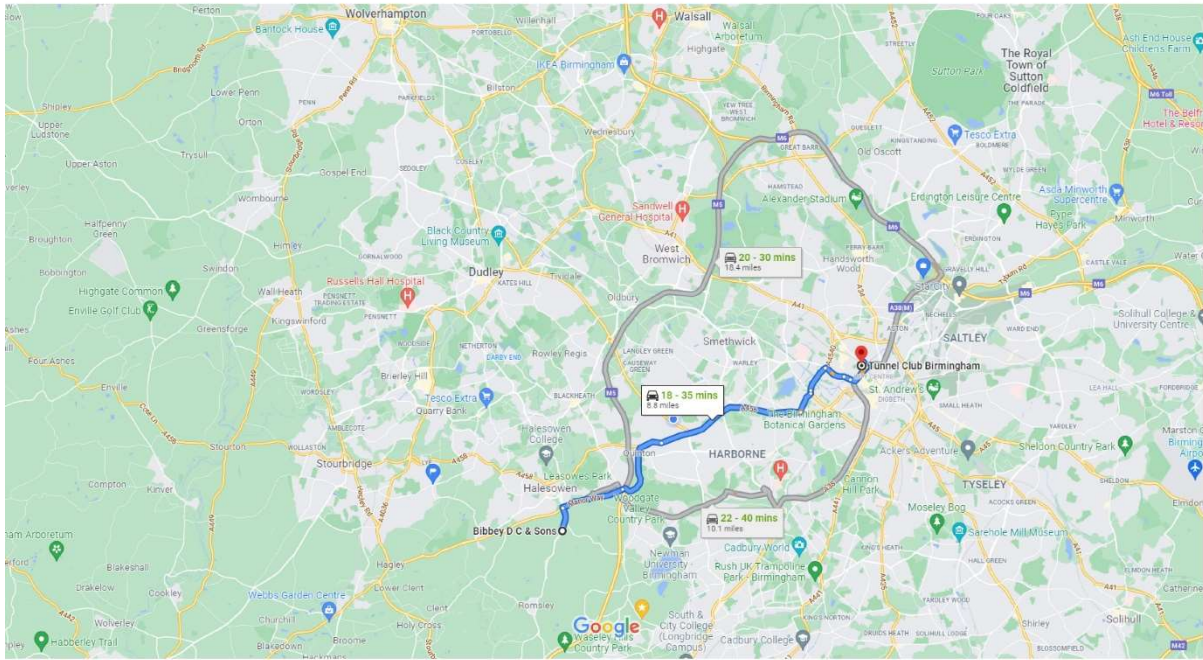

Motorway directions

APPENDIX TWO – ADDITIONAL MAPS OF PREMISES – TRAFFIC MANAGEMENT

Coach travel

Google Maps Bibbey D C & Sons to Tunnel Club Birmingham

Drive 8.8 miles, 18 - 35 min

Map data ©2021 2 km

via Hagley Rd
WA456

typically 18 - 35 min
Leave at about 10:55 PM
8.8 miles