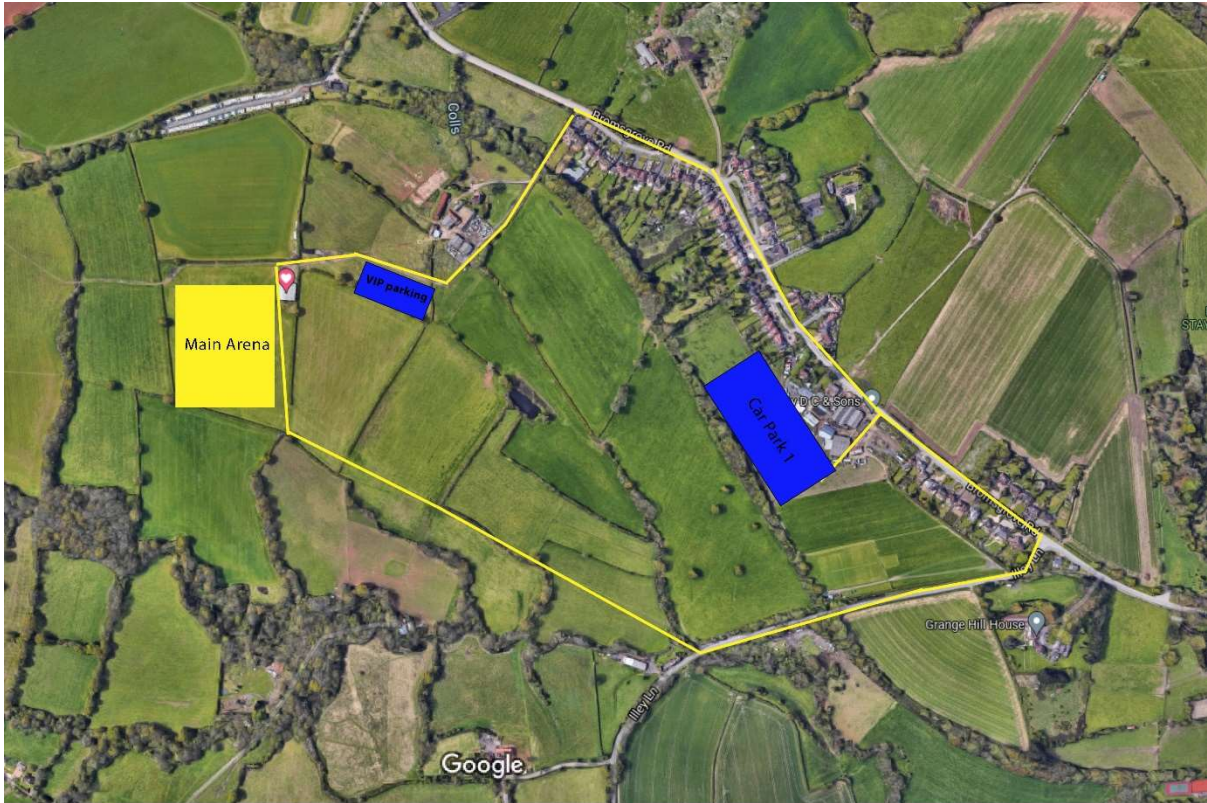

APPENDIX TWO – ADDITIONAL MAPS OF PREMISES – TRAFFIC MANAGEMENT

Imagery ©2021 Google, Imagery ©2021 Bluesky, Getmapping plc, Infoterra Ltd & Bluesky, Maxar Technologies, The GeoInformation Group, Map data ©2021 100 m

Google Maps

Imagery ©2021 Google, Imagery ©2021 Bluesky, Getmapping plc, Infoterra Ltd & Bluesky, Maxar Technologies, The GeoInformation Group, Map data ©2021 20 m

APPENDIX TWO – ADDITIONAL MAPS OF PREMISES – TRAFFIC MANAGEMENT

Motorway directions

APPENDIX TWO – ADDITIONAL MAPS OF PREMISES – TRAFFIC MANAGEMENT

Coach travel

Google Maps Bibbey D C & Sons to Tunnel Club Birmingham

Drive 8.8 miles, 18 - 35 min

Map data ©2021 2 km

via Hagley Rd
WA456

typically 18 - 35 min
Leave at about 10:55 PM
8.8 miles