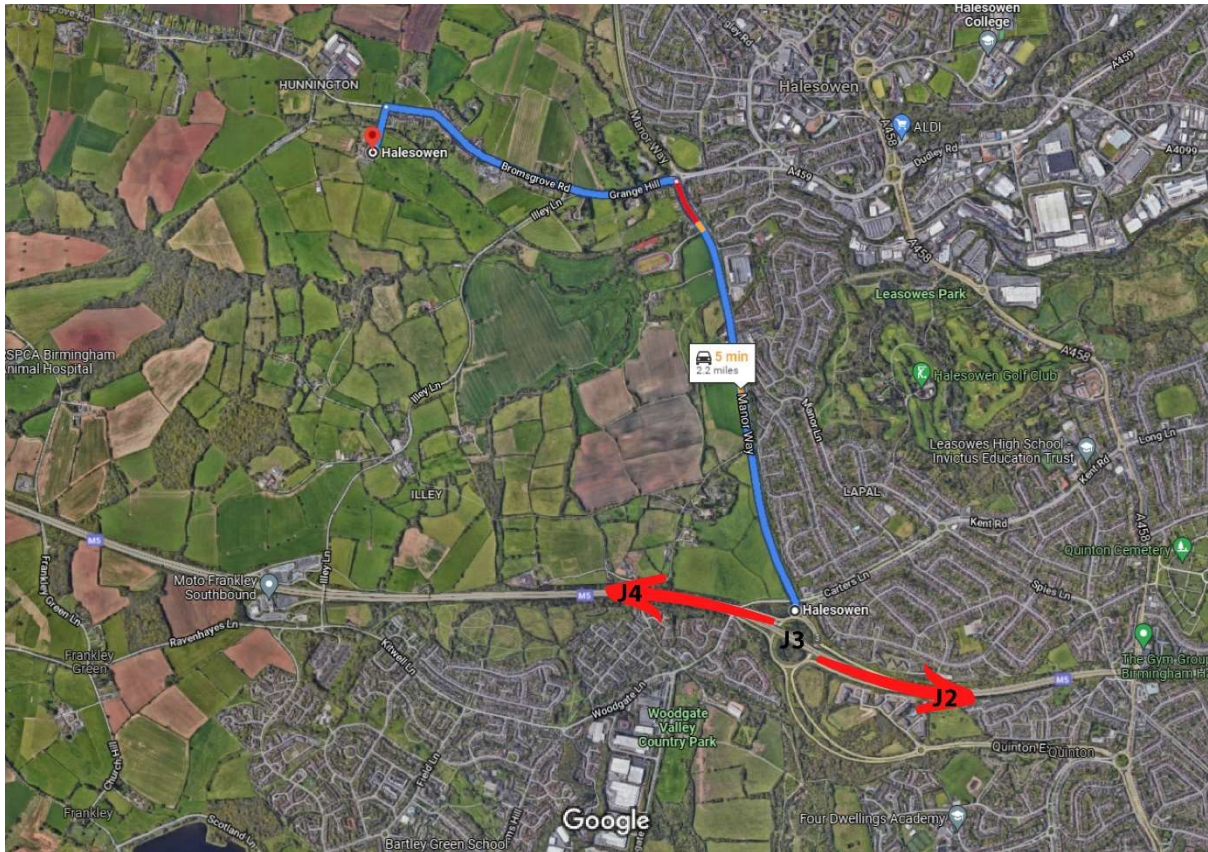

APPENDIX TWO – ADDITIONAL MAPS OF PREMISES – TRAFFIC MANAGEMENT

Imagery ©2021 Google, Imagery ©2021 Bluesky, Getmapping plc, Infoterra Ltd & Bluesky, Maxar Technologies, The GeoInformation Group, Map data ©2021 100 m

Google Maps

Imagery ©2021 Google, Imagery ©2021 Bluesky, Getmapping plc, Infoterra Ltd & Bluesky, Maxar Technologies, The GeoInformation Group, Map data ©2021 20 m

APPENDIX TWO – ADDITIONAL MAPS OF PREMISES – TRAFFIC MANAGEMENT

Motorway directions

APPENDIX TWO – ADDITIONAL MAPS OF PREMISES – TRAFFIC MANAGEMENT

Coach travel

Google Maps Bibbey D C & Sons to Tunnel Club Birmingham

Drive 8.8 miles, 18 - 35 min

Map data ©2021 2 km

via Hagley Rd
WA456

typically 18 - 35 min
Leave at about 10:55 PM
8.8 miles